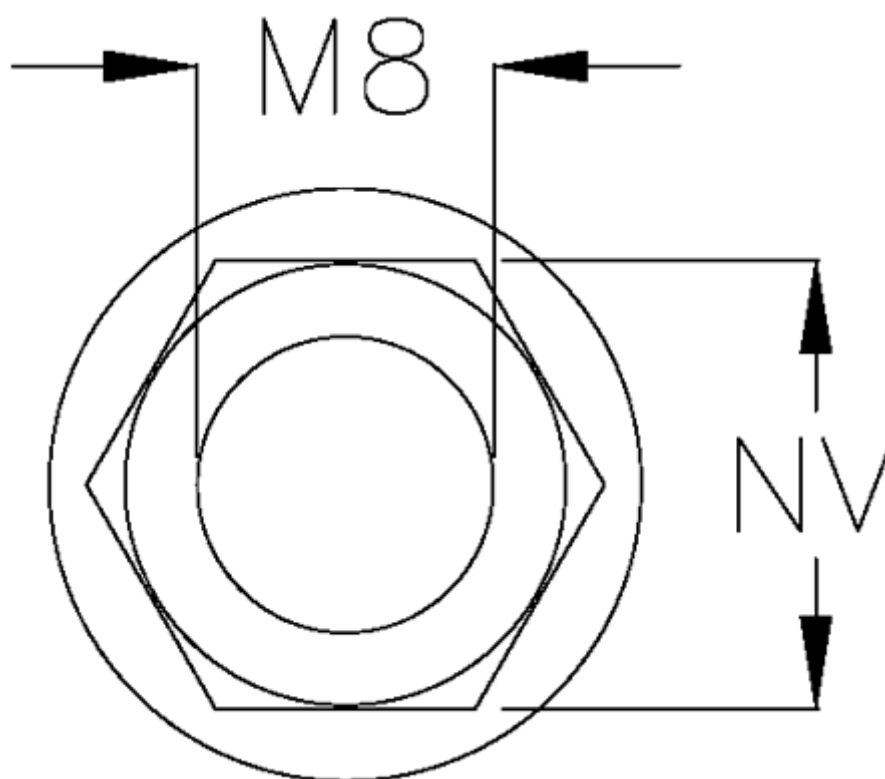

Article number: 0581421101

Description: Hepco MCS 1-242-1101
Flange Nut M8x12 A/F

Measures

Size = M8x12 A/F